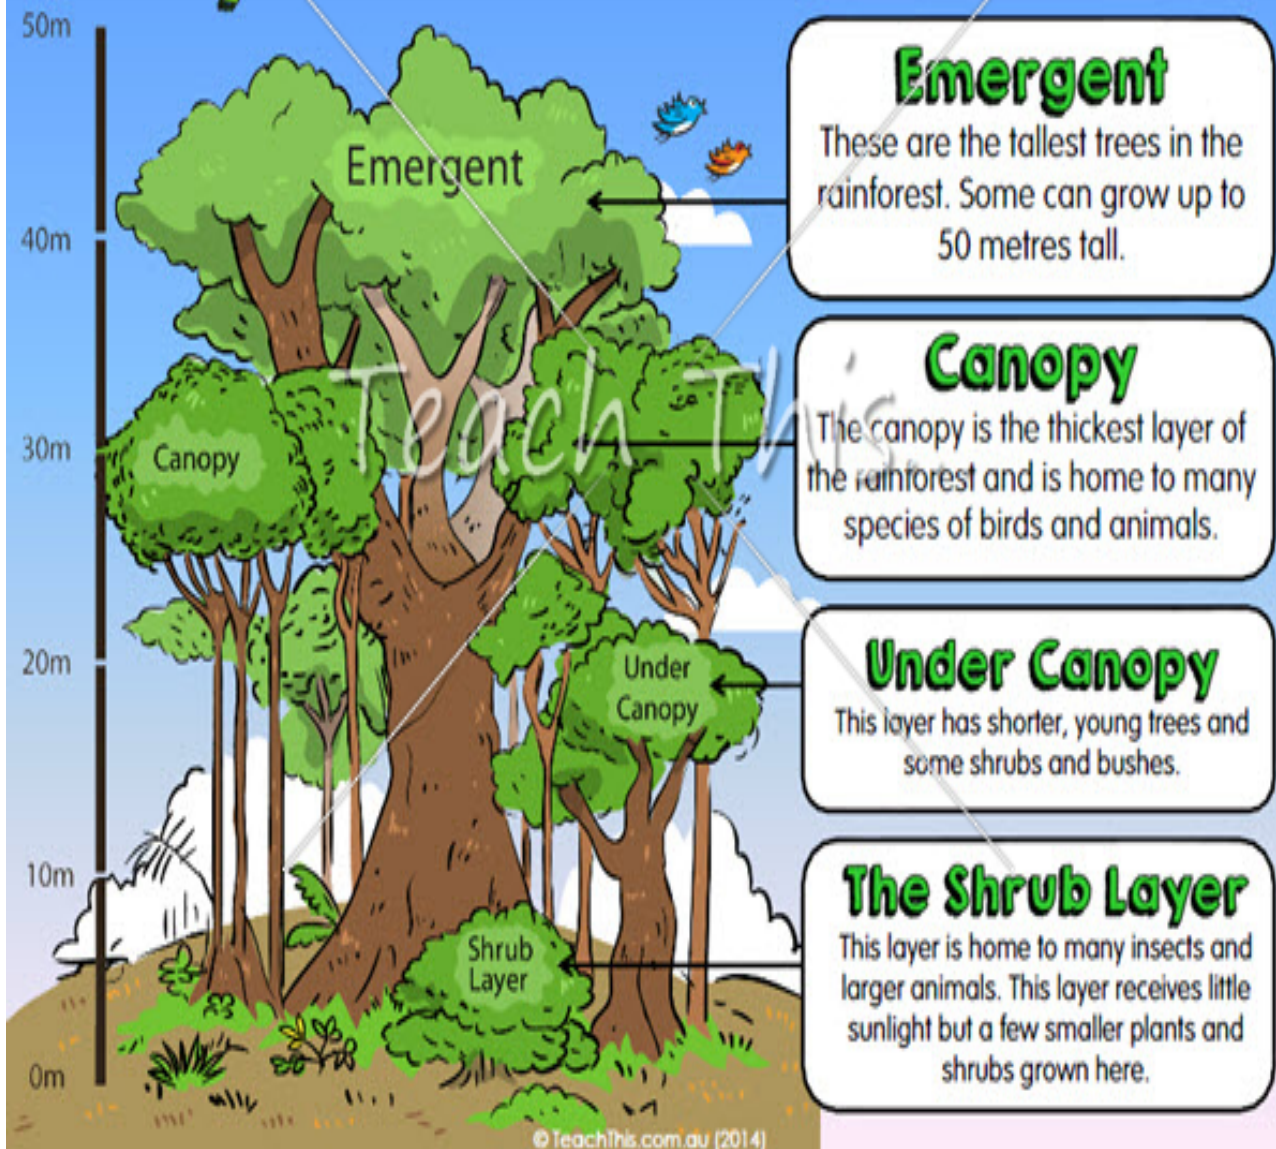

Layers of the Rainforest

Emergent

These are the tallest trees in the rainforest. Some can grow up to 50 metres tall.

Canopy

The canopy is the thickest layer of the rainforest and is home to many species of birds and animals.

Under Canopy

This layer has shorter, young trees and some shrubs and bushes.

The Shrub Layer

This layer is home to many insects and larger animals. This layer receives little sunlight but a few smaller plants and shrubs grown here.