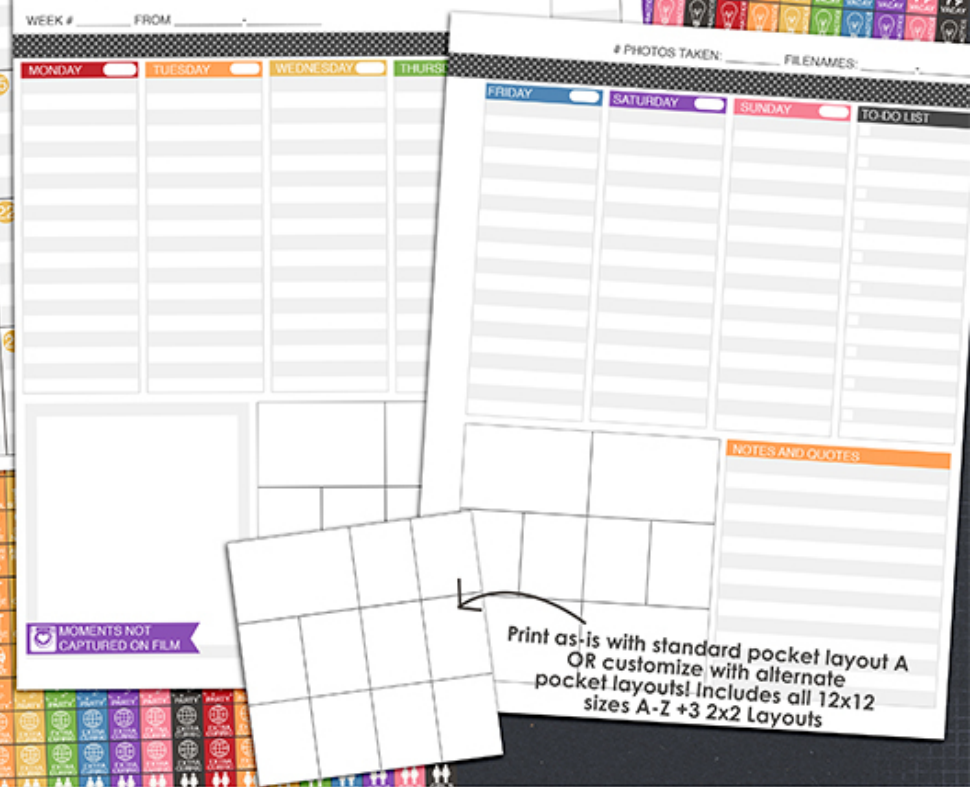

LARGE 8.5x11 Size for maximum note keeping space

Fully Customizable Year-Long Calendar perfect for Project Life planning and tracking!

Includes BOTH Monday-Sunday and Sunday-Saturday configurations in .jpg and .pdf printable formats!

Includes over 300 printable stickers! (16 reminders)

Print as-is with standard pocket layout A OR customize with alternate pocket layouts! Includes all 12x12 sizes A-Z + 3 2x2 Layouts

Sweet Shoppe
D • E • S • I • G • N • S • C • O • M

365unscripted: 2014 life planner
by traci reed

Comes both customizable and as-is! No Photoshop required for easy printing!