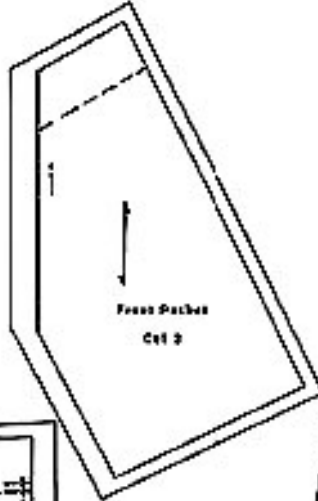

Unisex Boxer Short  
Hip measurement (Men 40")

Waistband Cut 1  
Front Patch Cut 2  
Back Cut 3 (with 1 in. overlap)