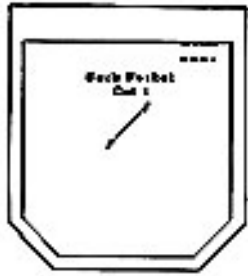

Unisex Boxer Short  
Hip measurement (Men 40")

Waistband Cut 1  
Front Patch Cut 2  
Back Cut 3 (with 1 in. overlap)