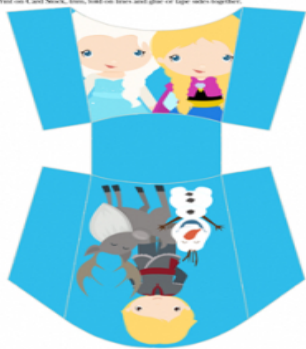

www.funfonixteasers.com