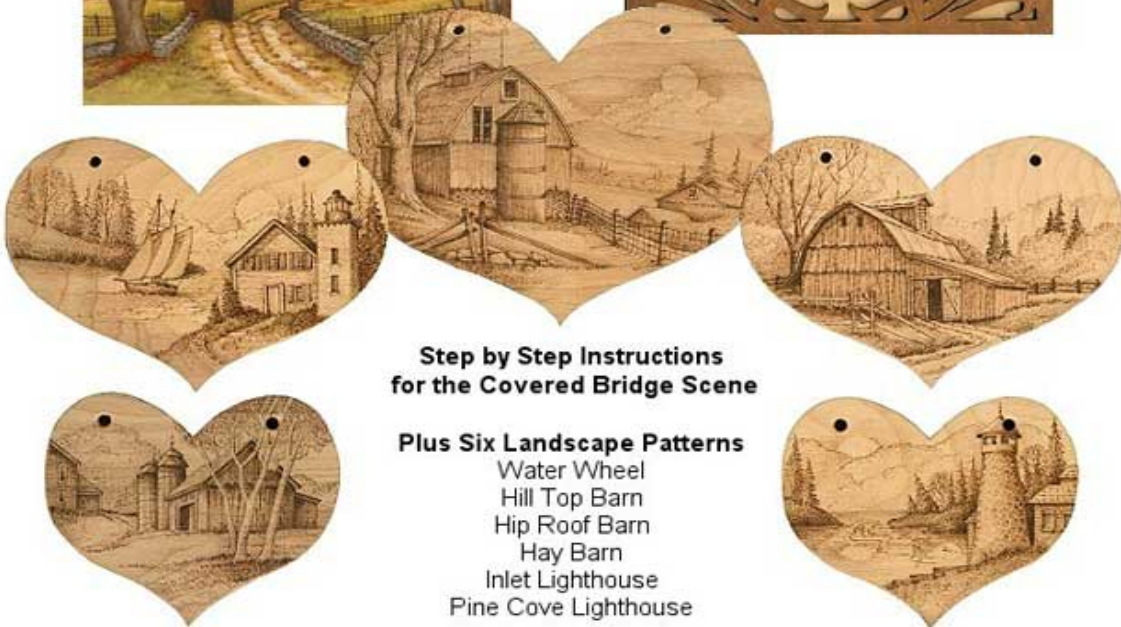

# Wood Burning eProject

by L. S. Irish

**Landscape Wood Burning**  
45 pages - 80 photos - 7 patterns

**Landscape Painting**  
Oil Glazing Technique  
22 pages - 54 photos

**Step by Step Instructions  
for the Covered Bridge Scene**

**Plus Six Landscape Patterns**

Water Wheel  
Hill Top Barn  
Hip Roof Barn  
Hay Barn  
Inlet Lighthouse  
Pine Cove Lighthouse

© Irish, 2005; © CarvingPatterns.com, 2005