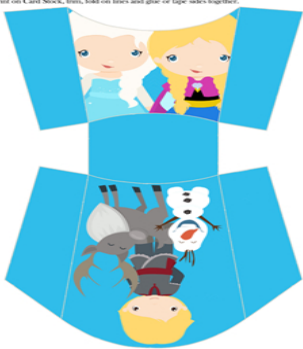

Disney's Frozen | GARLAND
CUT OUT CIRCLES AND HOLE PUNCH WHERE INDICATED

www.homesiteers.com

Disney's Frozen | GARLAND
CUT OUT CIRCLES AND HOLE PUNCH WHERE INDICATED

FREE
FROZEN
Party Printables

Tree Trunk Toppers

DISNEY'S FROZEN INVITATIONS

Straw Flags

Print on one-sided card stock and fold over the other side. Cut out the flags and slide onto the straw.

Fry Box

www.homesiteers.com

PRINTABLE SUBSTITUTION TOPPERS

www.homesiteers.com

Cupcake / Treat Toppers