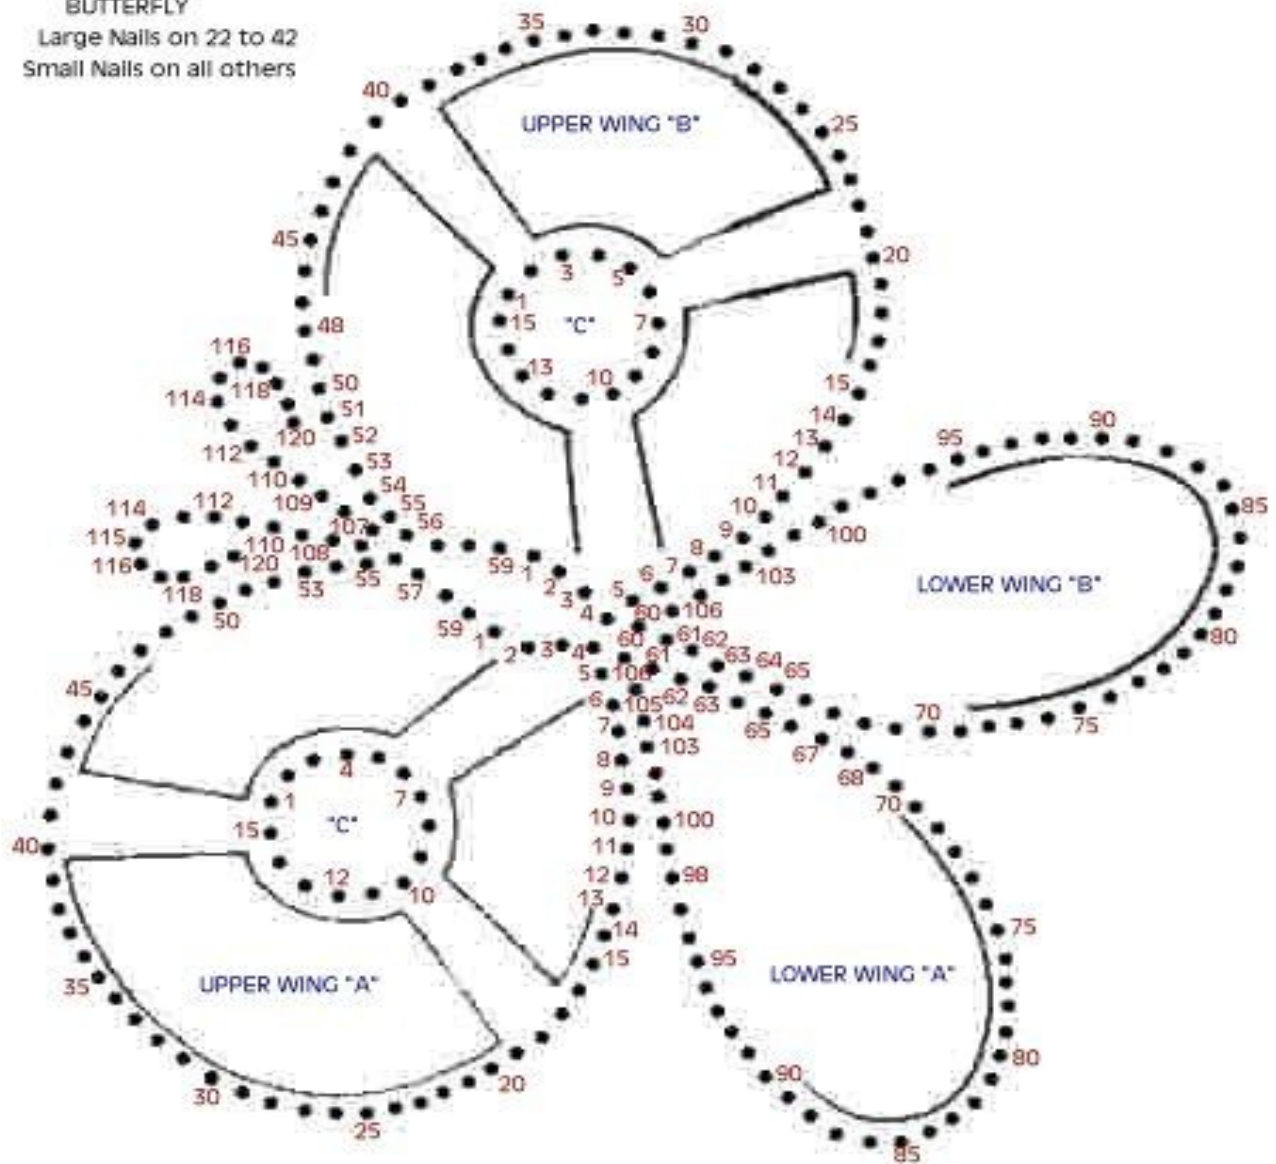

BUTTERFLY

Large Nails on 22 to 42
Small Nails on all others

seen on stringartdiy.com