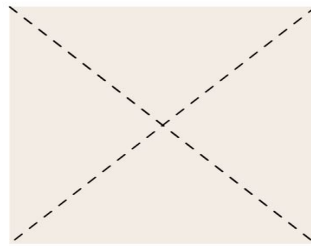

Measuring Tape *Snap Bag*

1x Inside 7" x 14"

1x Outside: 7" x 10"

2x Pull Tabs : 4"x4"

1x Outside: 2" x 5¹/₂"