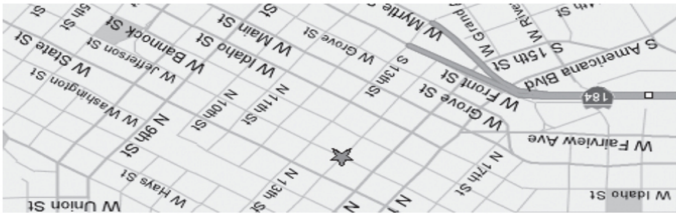

**Boise Rescue
Mission
Ministries**

Lighthouse Rescue Mission
472 Nampa/Caldwell Blvd.
Check-in time is 4:00 p.m.
Breakfast: 6:30 a.m. daily
Lunch: 12:00 p.m. Mon.-Sat., 1:00 p.m. Sun.
Dinner: 7:00 p.m. daily
Call (208) 461-5030

**TICKET FOR A
HOT MEAL & A BED**

Print and cut as many of these tickets as you like, and hand them out when you see someone who is in need of a hot meal and a bed for the night.