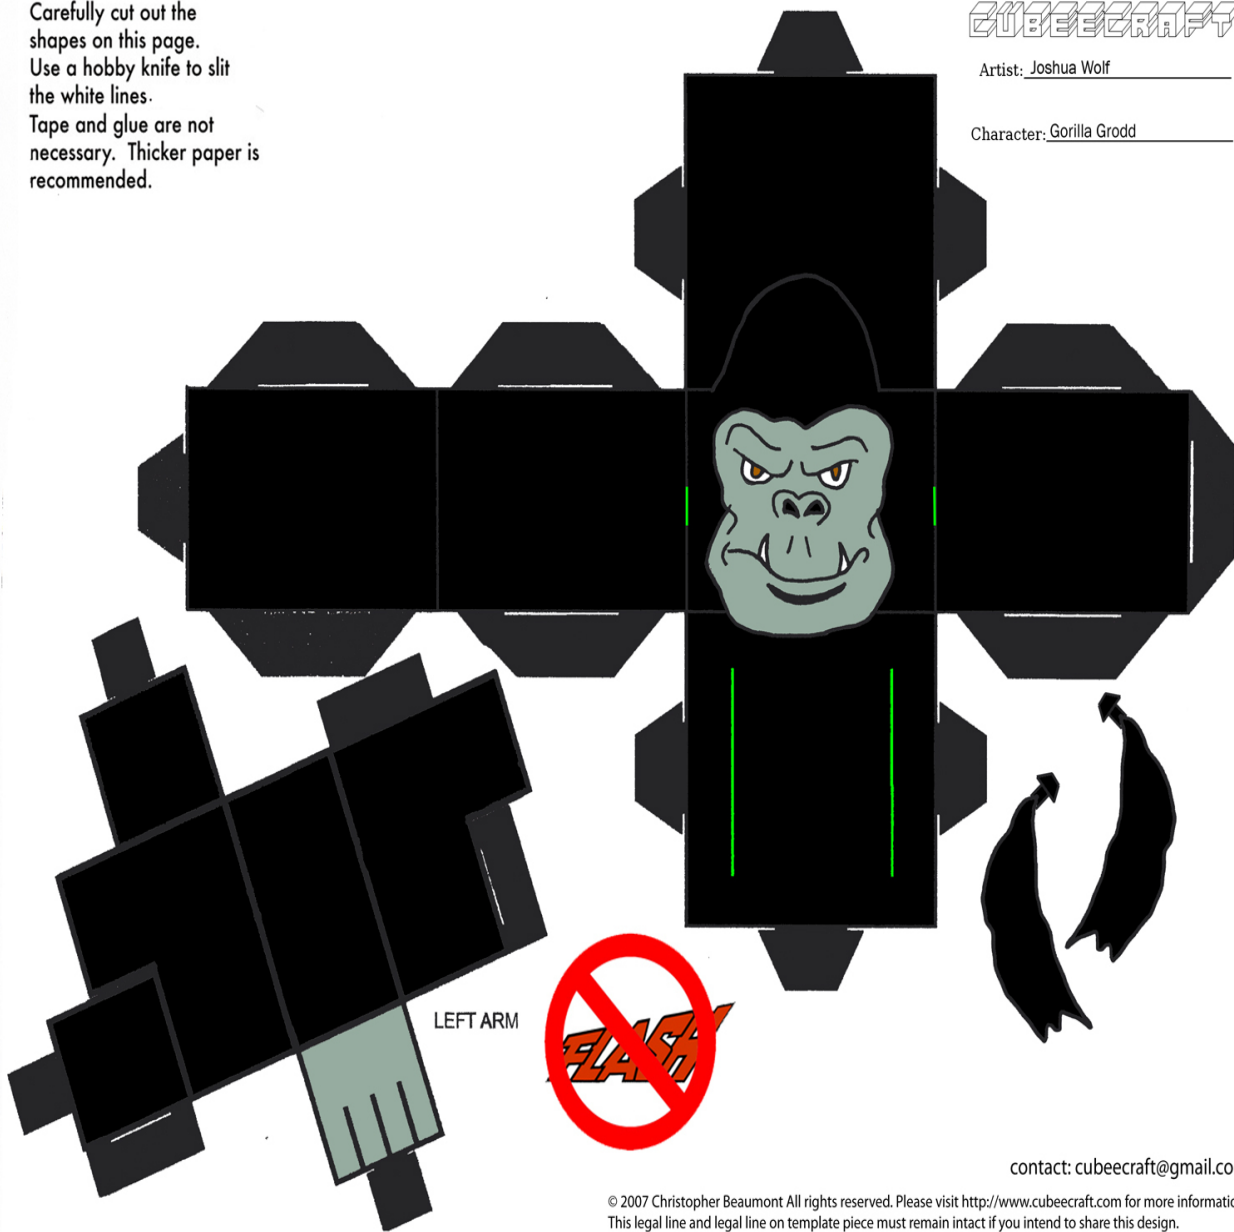

Carefully cut out the shapes on this page. Use a hobby knife to slit the white lines. Tape and glue are not necessary. Thicker paper is recommended.

CUBEERCRAFT®

Artist: Joshua Wolf

Character: Gorilla Grodd