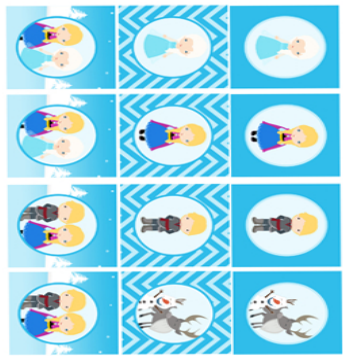

Cupcake / Treat Toppers

www.homesiteers.com