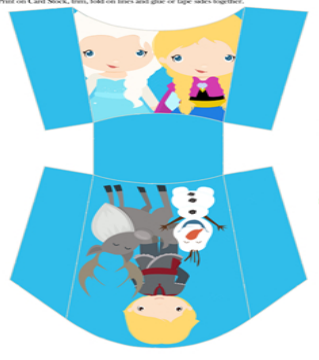

www.homesiteers.com