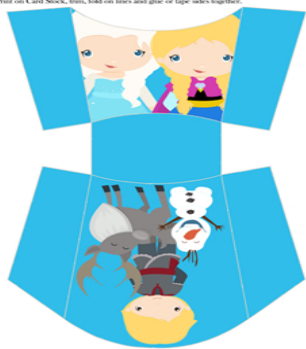

www.homesiteers.com