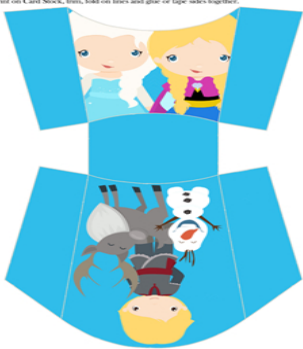

Straw Flags

Fry Box