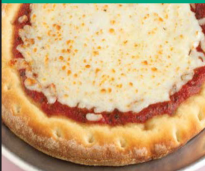

SNACKS

PERSONAL PIZZAS	
CHEESE PIZZA	$7
VEGETABLE PIZZA	$8
PEPPERONI PIZZA	$8