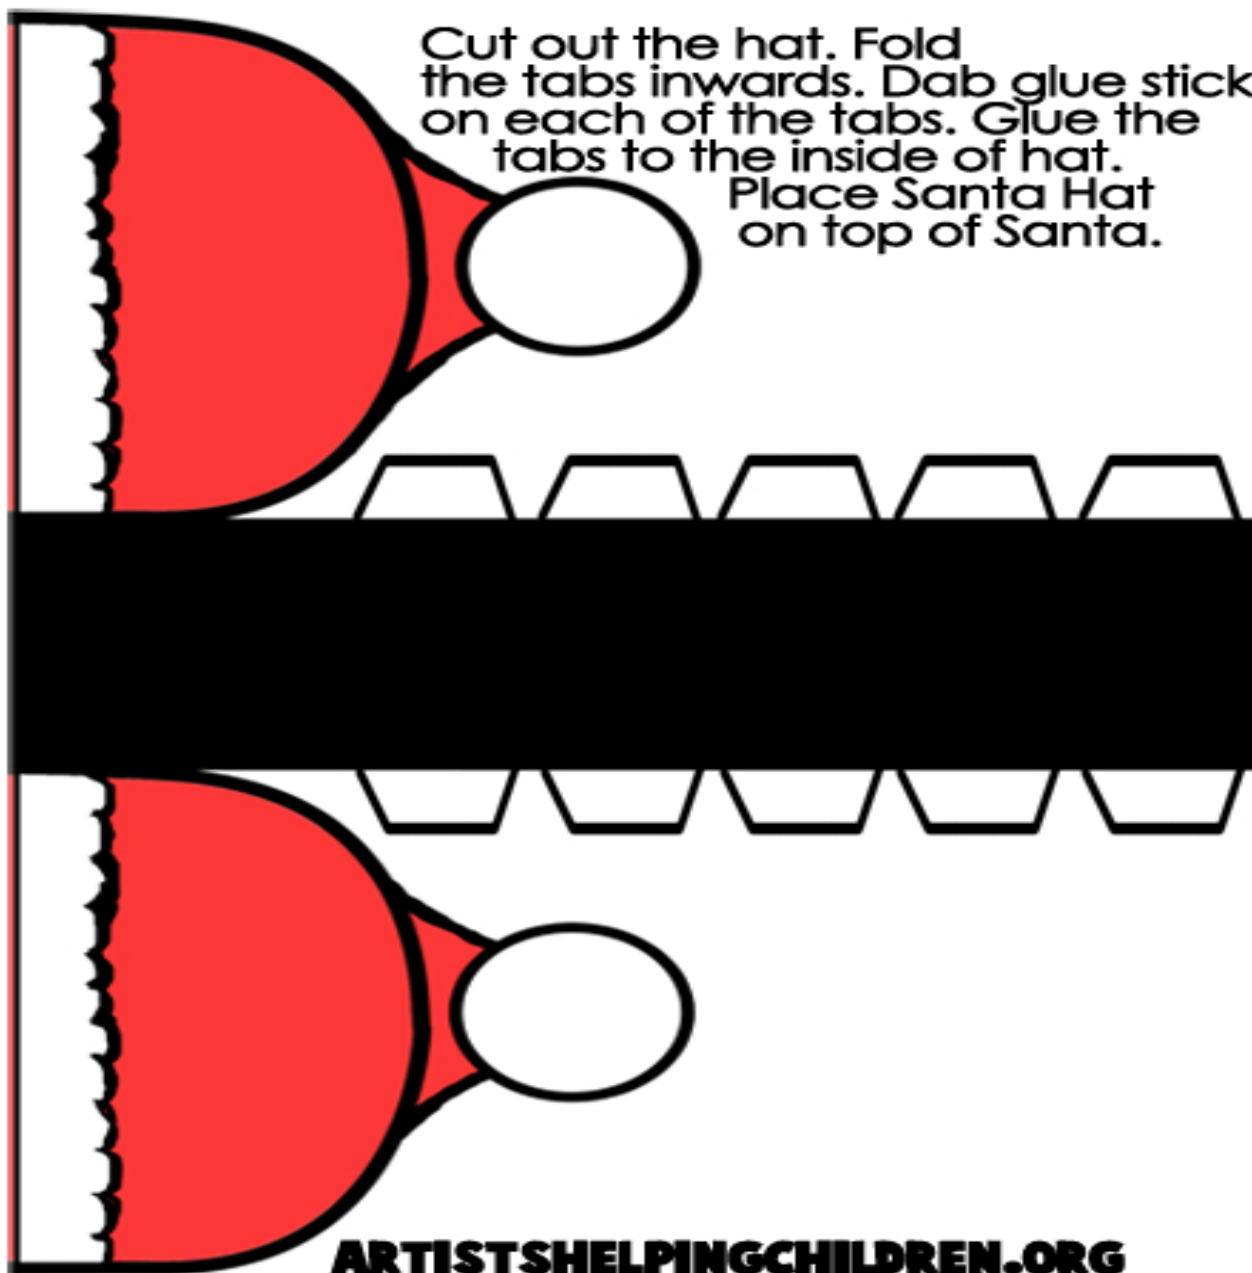

Cut out the hat. Fold the tabs inwards. Dab glue stick on each of the tabs. Glue the tabs to the inside of hat. Place Santa Hat on top of Santa.

ARTISTSHELPINGCHILDREN.ORG