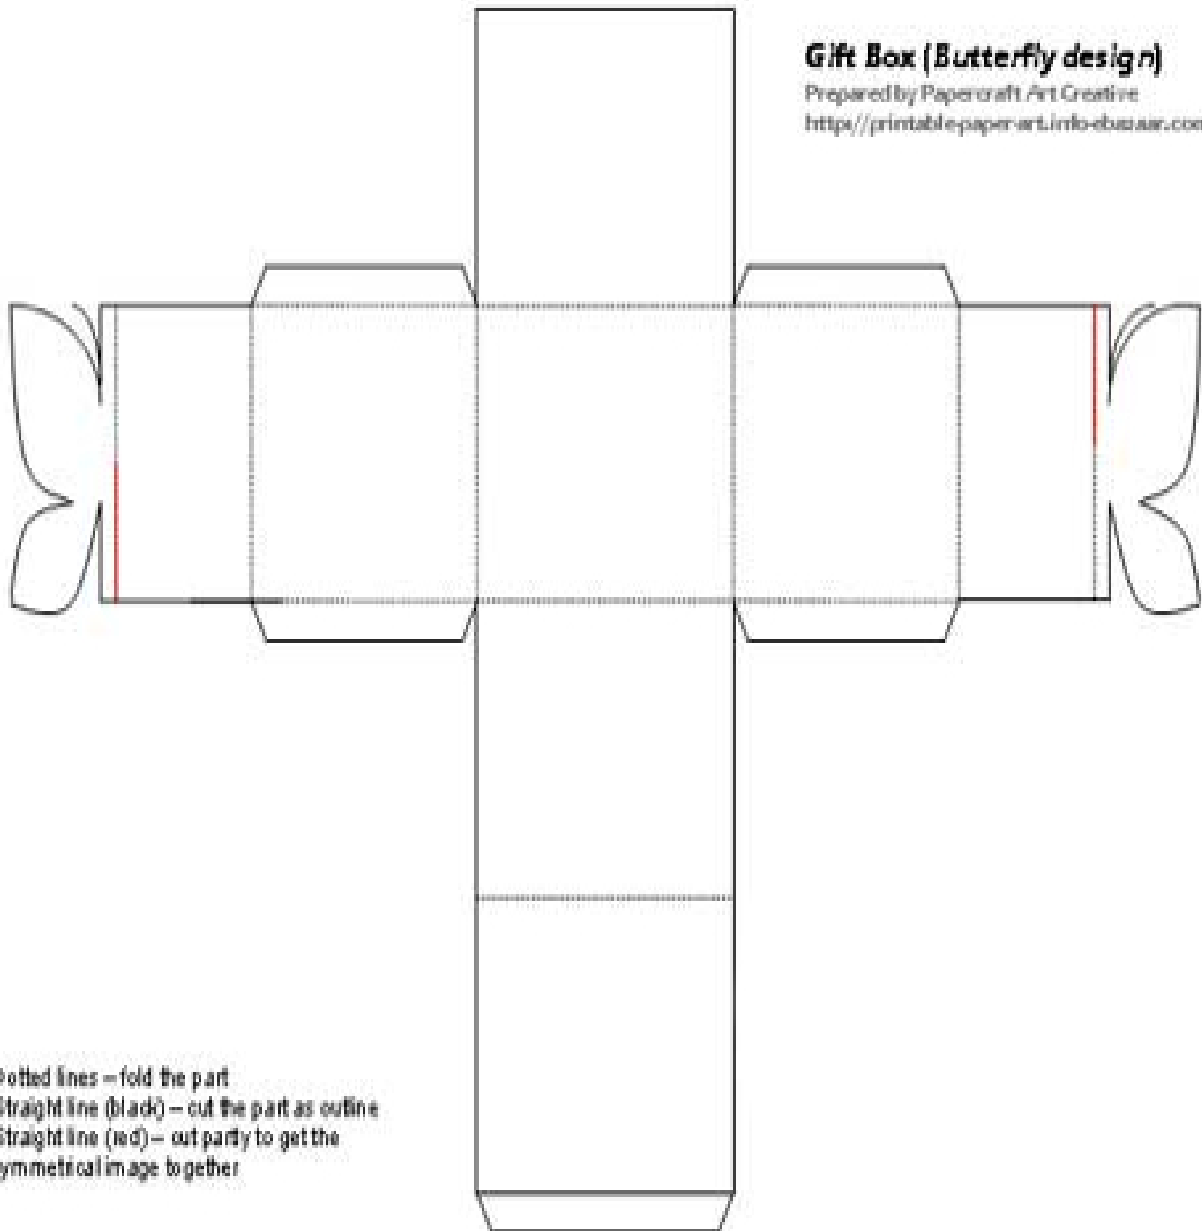

## Gift Box (Butterfly design)

Prepared by Papercraft Art Creative  
<http://printable-paper-art.info-ebus.ae.com>

Dotted lines – fold the part  
Straight line (black) – cut the part as outline  
Straight line (red) – cut partly to get the  
symmetrical image together