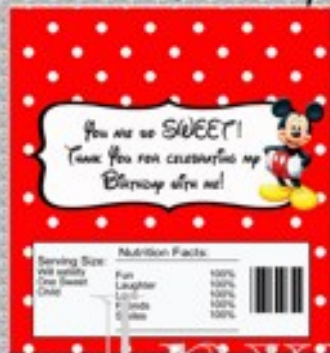

LARGE CANDY BAR WRAPPERS

MICKEY MOUSE PARTY PACK

MINNIE NUGGET CANDY BAR WRAPPERS

PARTY SIGNS

PARTY HAT

TREAT BAG TOPPERS