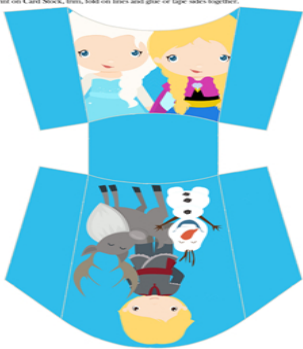

Straw Flags

Fry Box

Print on Card Stock, trim, fold on lines and glue or tape sides together.

www.homesketeers.com