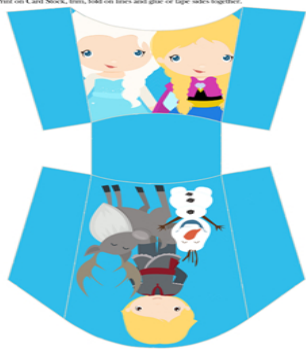

Straw Flags

Fry Box

Print on Card Stock, trim, fold on lines and glue or tape sides together.

www.homesiteers.com