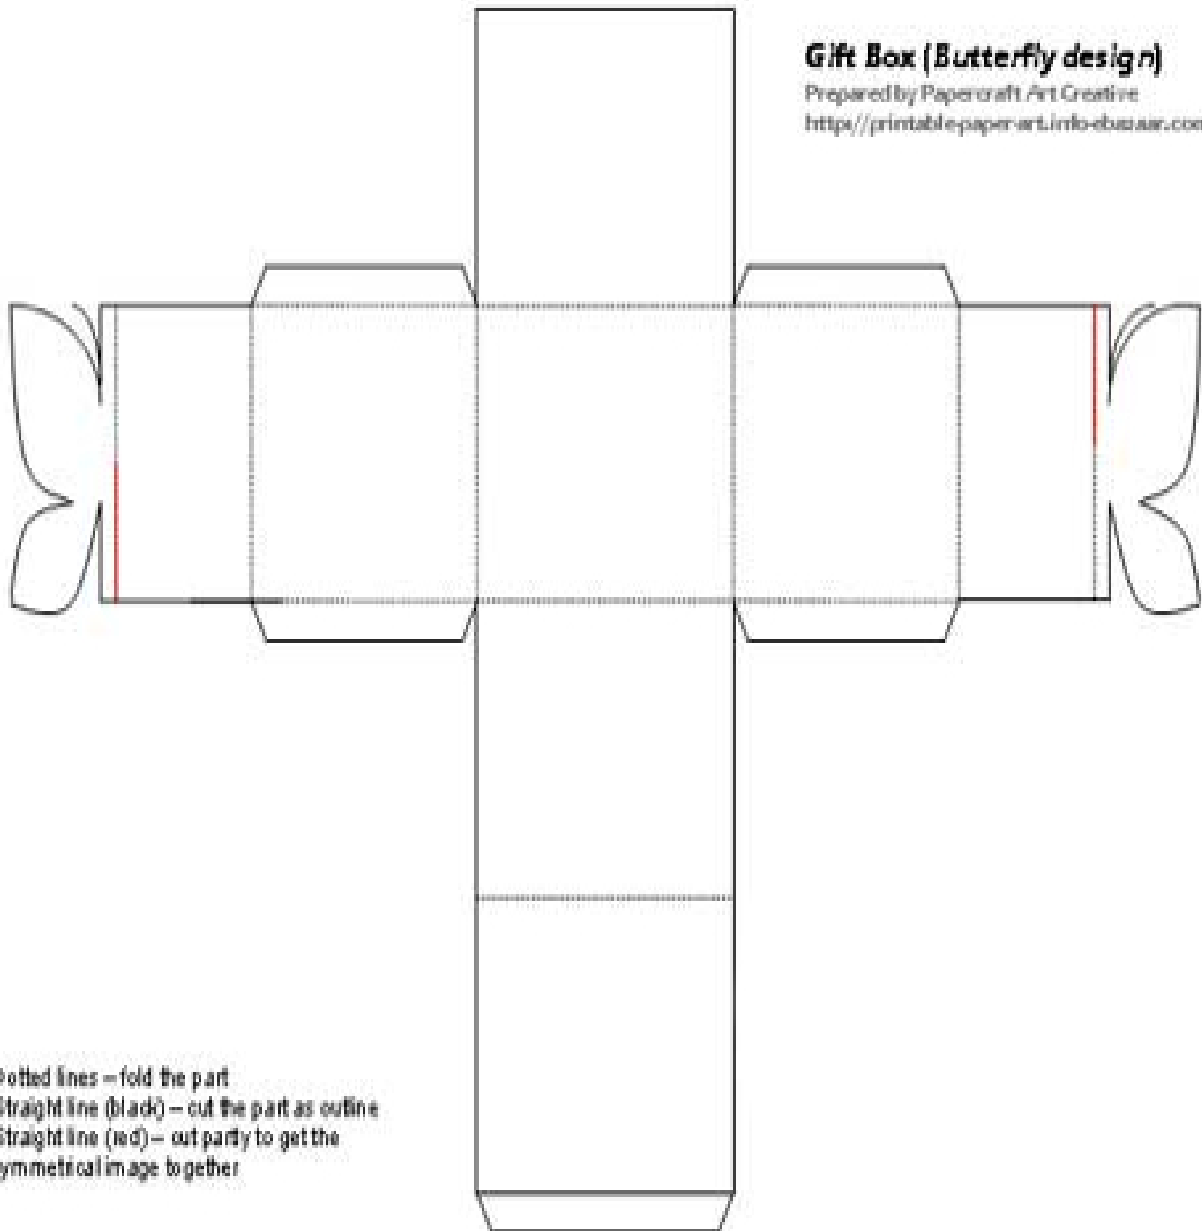

Gift Box (Butterfly design)

Prepared by Papercraft Art Creative
<http://printable-paper-art.info-ebus.aar.com>

Dotted lines – fold the part
Straight line (black) – cut the part as outline
Straight line (red) – out partly to get the
symmetrical image together