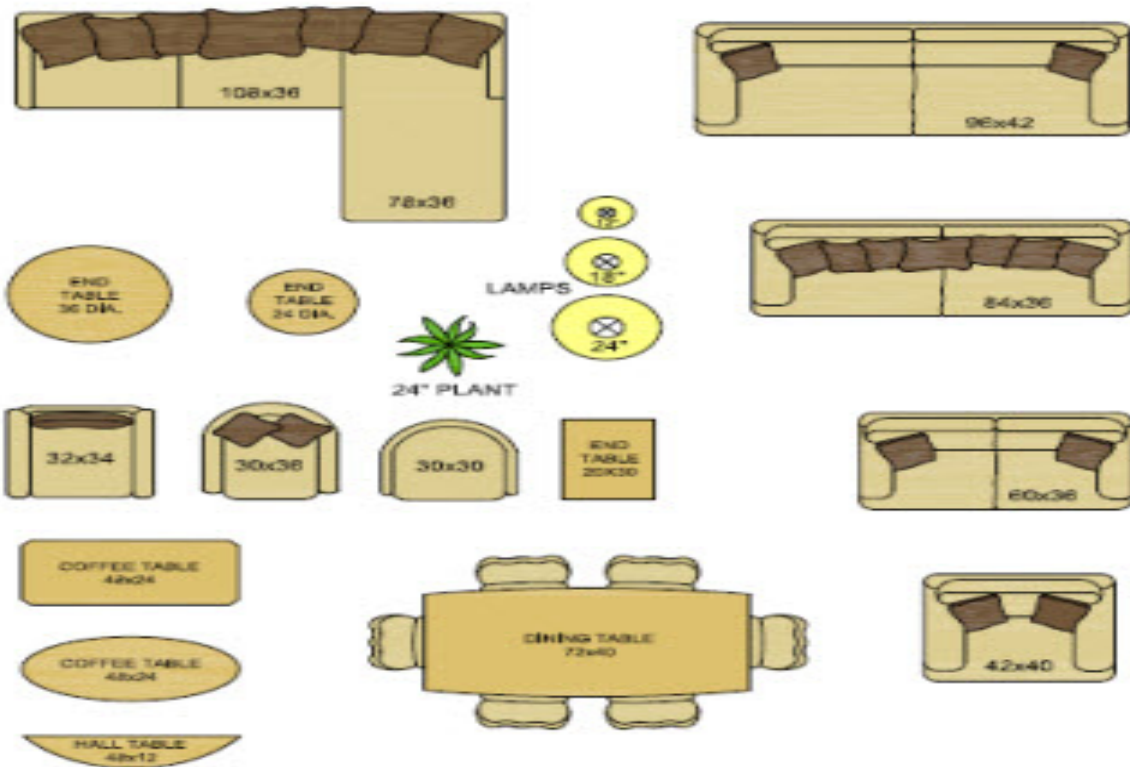

ARCHBECKS.COM
SPACE PLANNING FURNITURE
TEMPLATE

SCALE: 1/4"=1'-0"

INSTRUCTIONS:

1. PRINT OUT THE FURNITURE TEMPLATE AND THE GRAPH PAPER SHEETS. IT'S RECOMMENDED TO PRINT THE FURNITURE TEMPLATE ONTO THICKER CARD STOCK PAPER.
2. CUT OUT THE FURNITURE AS INDIVIDUAL PIECES. 
3. ARRANGE THE FURNITURE ON THE PROVIDED 1/4"=1'-0" SCALED GRAPH PAPER.