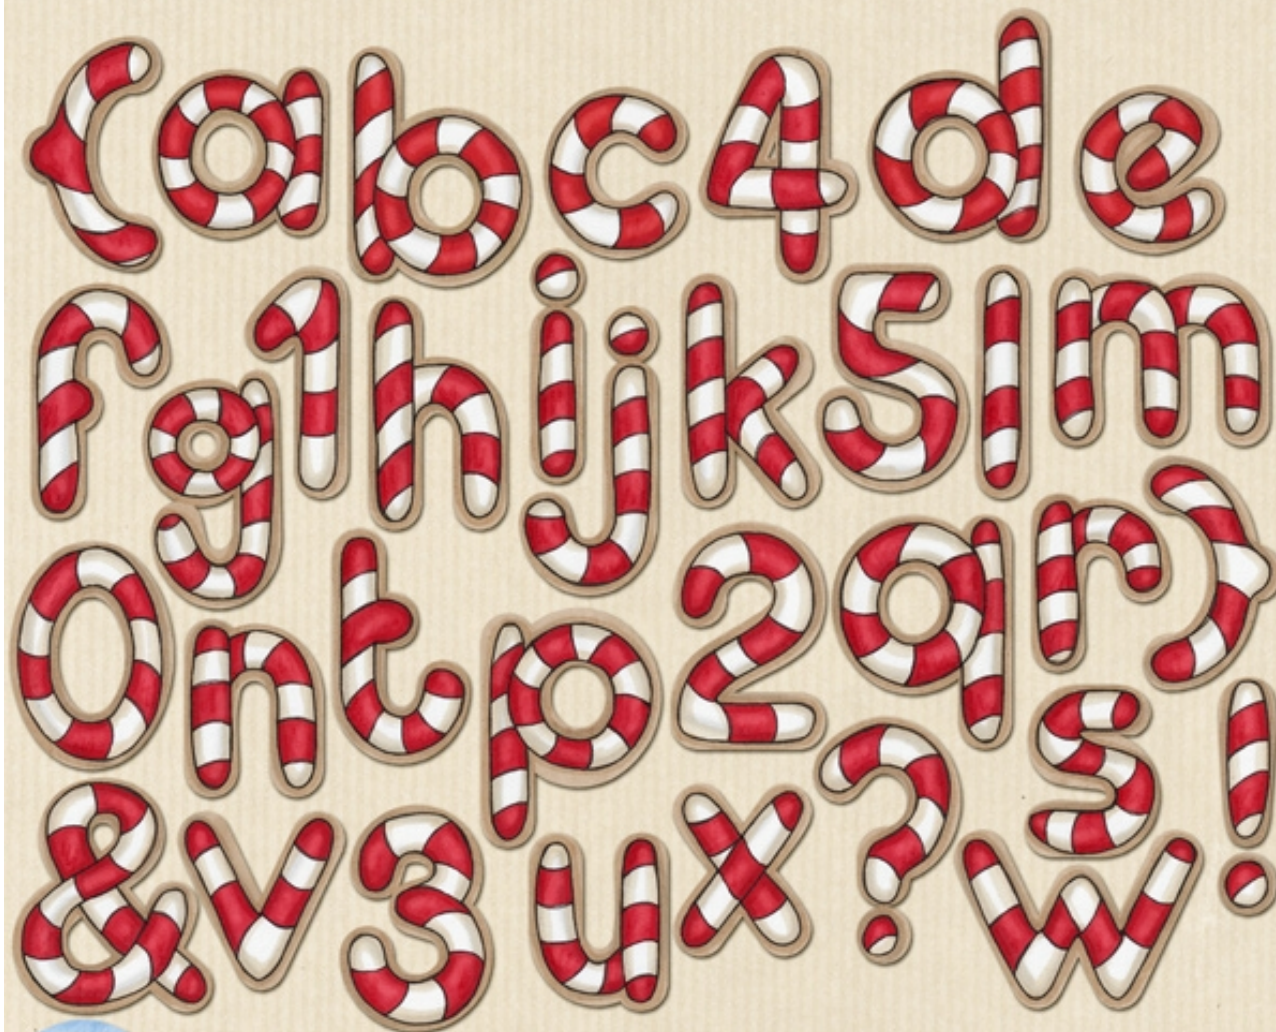

CANDY CANES

HAND DRAWN PU/S4H ALPHABET

kate hadfield designs.....