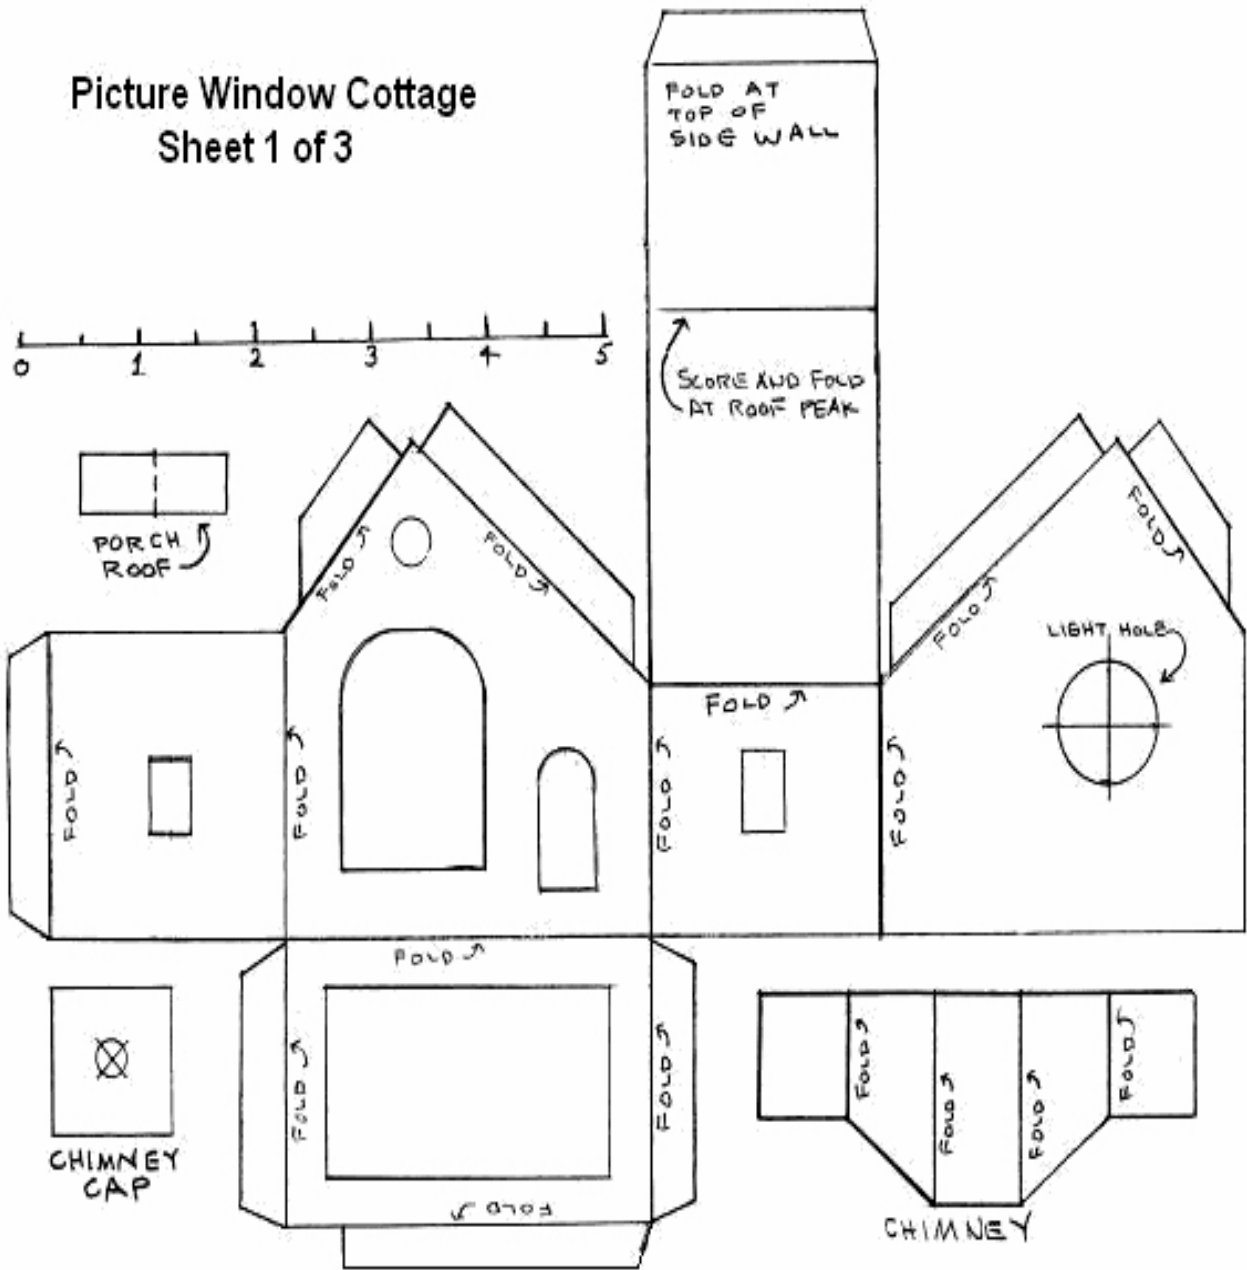

Picture Window Cottage

Sheet 1 of 3

PORCH ROOF

FOLD AT TOP OF SIDE WALL

SCORE AND FOLD AT ROOF PEAK

LIGHT HOLE

CHIMNEY CAP

CHIMNEY