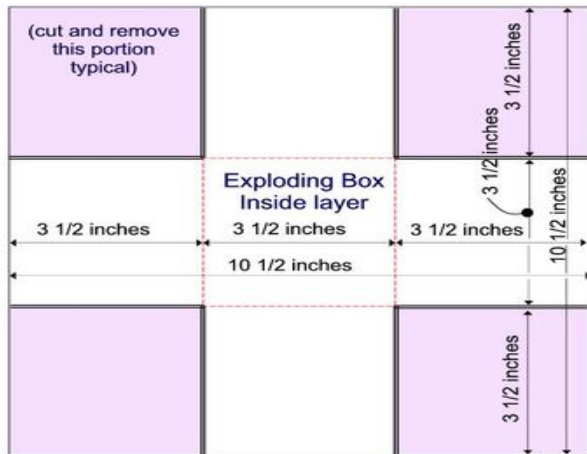

# Exploding Box

(Page 2)

© 2011 Penny Wessenauer

Template Legend	
	Score line, Valley fold
	Cut line
	Scor-Tape placement
	Cut and remove this portion