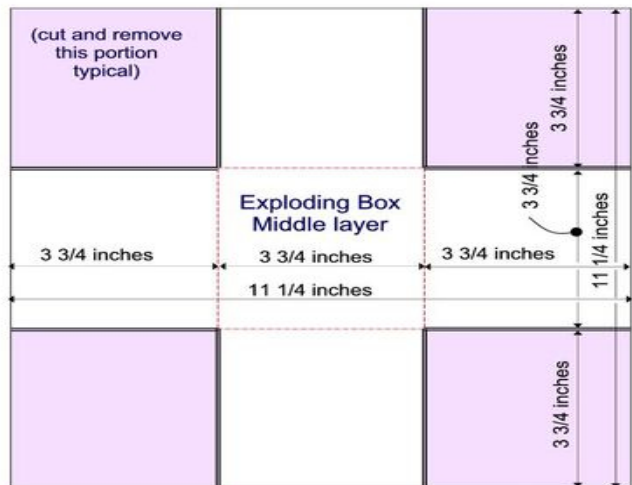

# Exploding Box

(Page 2)

© 2011 Penny Wessenauer

Template Legend	
	Score line, Valley fold
	Cut line
	Scor-Tape placement
	Cut and remove this portion