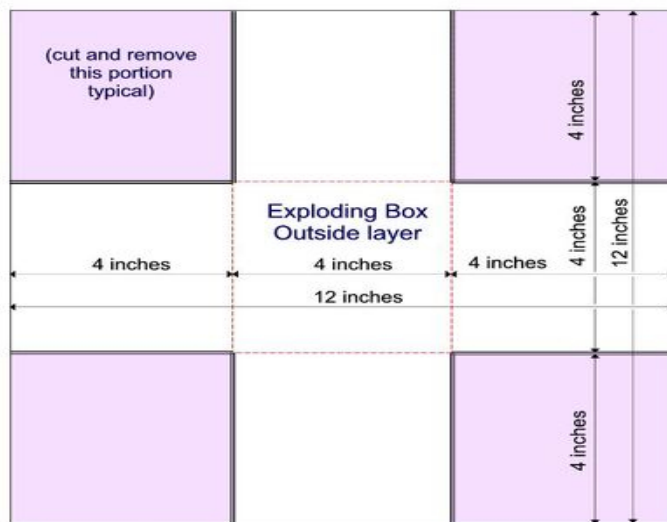

# Exploding Box

(Page 2)

© 2011 Penny Wessenauer

Template Legend	
	Score line, Valley fold
	Cut line
	Scor-Tape placement
	Cut and remove this portion