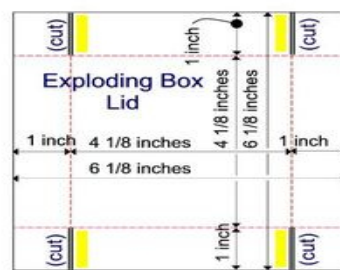

# Exploding Box

(Page 2)

© 2011 Penny Wessenauer

Template Legend	
	Score line, Valley fold
	Cut line
	Scor-Tape placement
	Cut and remove this portion