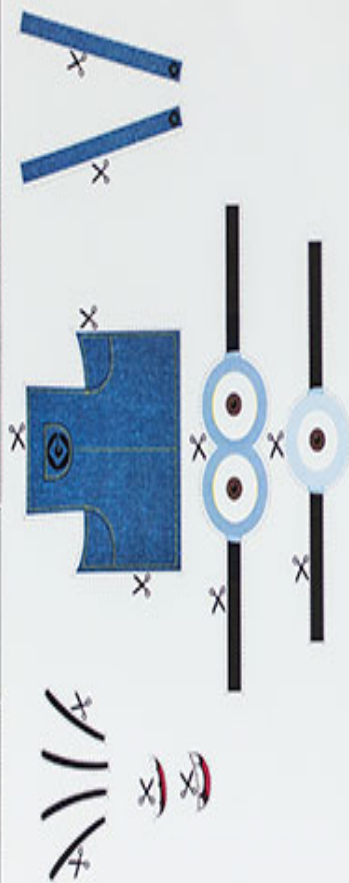

Make Your Own
Banana Minion
Party Delights

What you need:

- Banana
- Glue
- Scissors
- Craft or construction paper

Instructions:

FOR PERSONAL USE ONLY. THESE DESIGNS BELONG TO PARTY DELIGHTS AND MUST NOT BE USED FOR ANY OTHER PURPOSE.

© COPYRIGHT PROTECTED 2019.