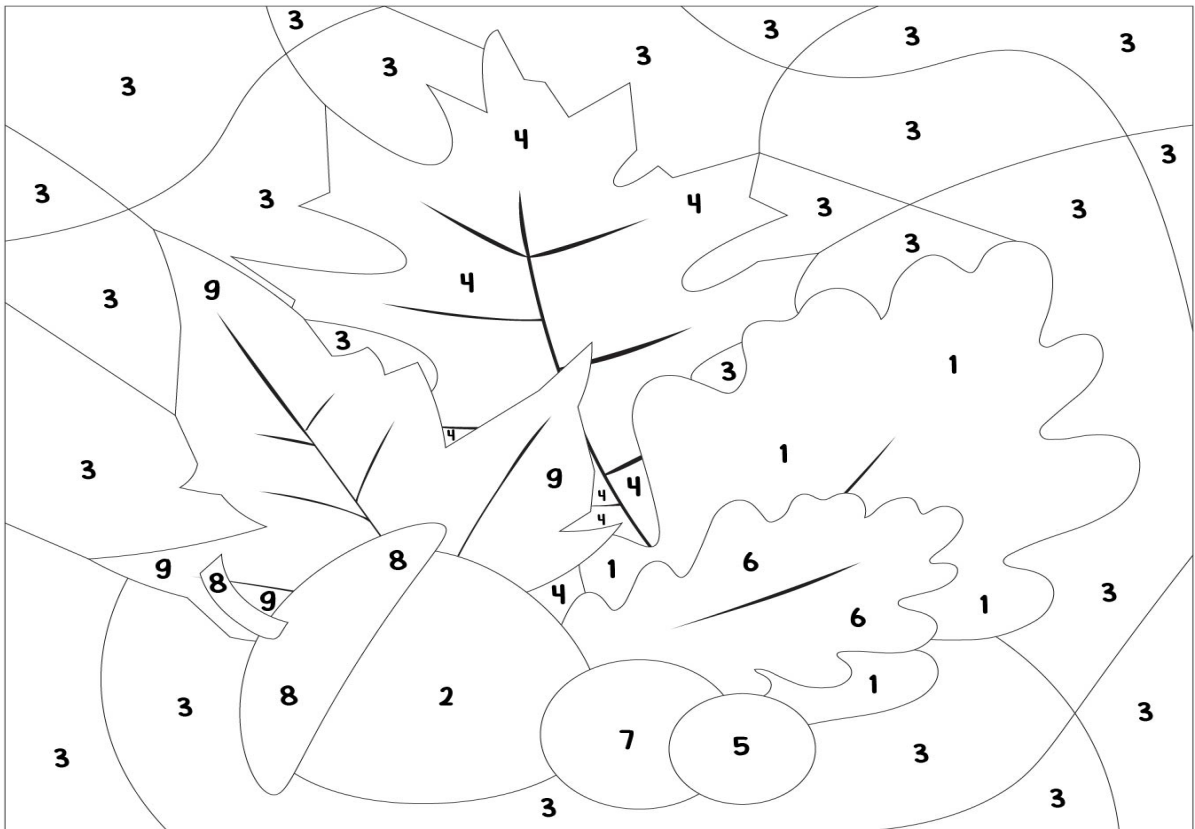

FALL LEAVES

Color by Number

Cream = 3
Red = 5
Dark Red = 7

Soft Brown = 2
Brown = 4
Dark Brown = 8

Yellow = 6
Dark Green = 1
Orange = 9