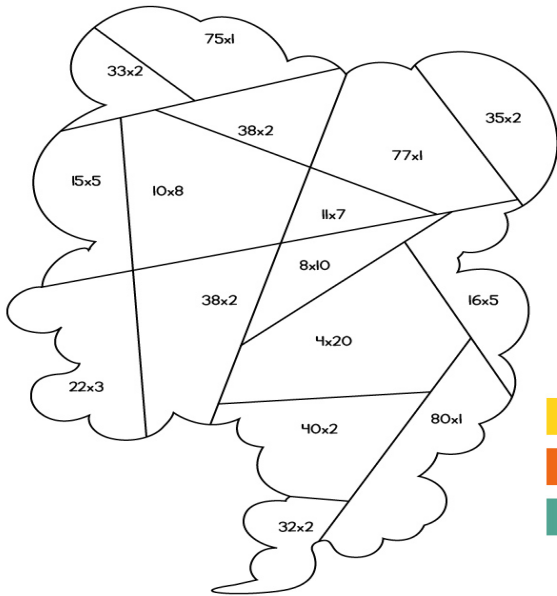

DINO

Color by Number

Follow the color guide to color the picture below.

	0-15		46-60
	16-30		61-75
	31-45		76-80