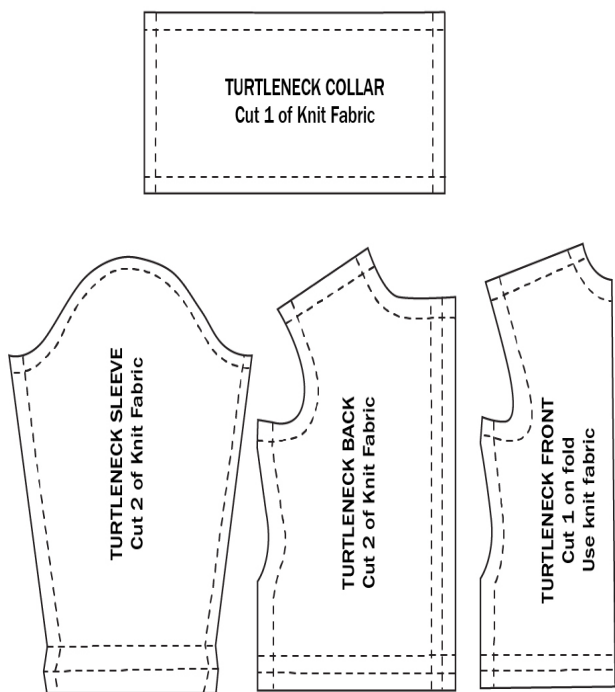

Barbie & Ken Fashion Doll Clothes Wardrobe Templates Printable

1. TURTLENECK

2. JEANS AND DRESS