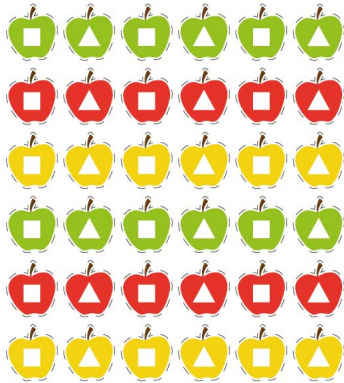

Apple Tree

SHAPE SORTING

Triangle

Square

Red

Yellow

Green