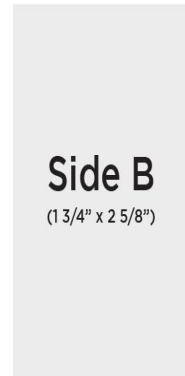

Roof A

(2 1/4" x 2")

Roof B

(2 7/8" x 2")

Haunted Cookies House

Template

Front

Back

Side A

(1 3/4" x 2 7/8")

Side B

(1 3/4" x 2 5/8")