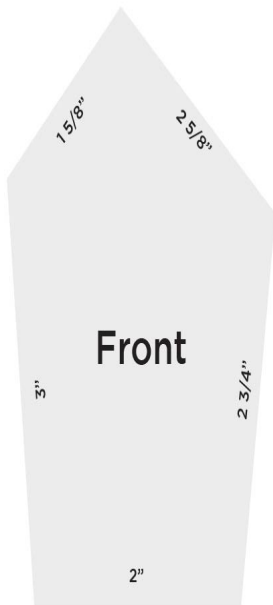

Roof A

(2 1/4" x 2")

Roof B

(2 7/8" x 2")

Haunted Cookies House

Template

Front

Back

Side A

(1 3/4" x 2 7/8")

Side B

(1 3/4" x 2 5/8")