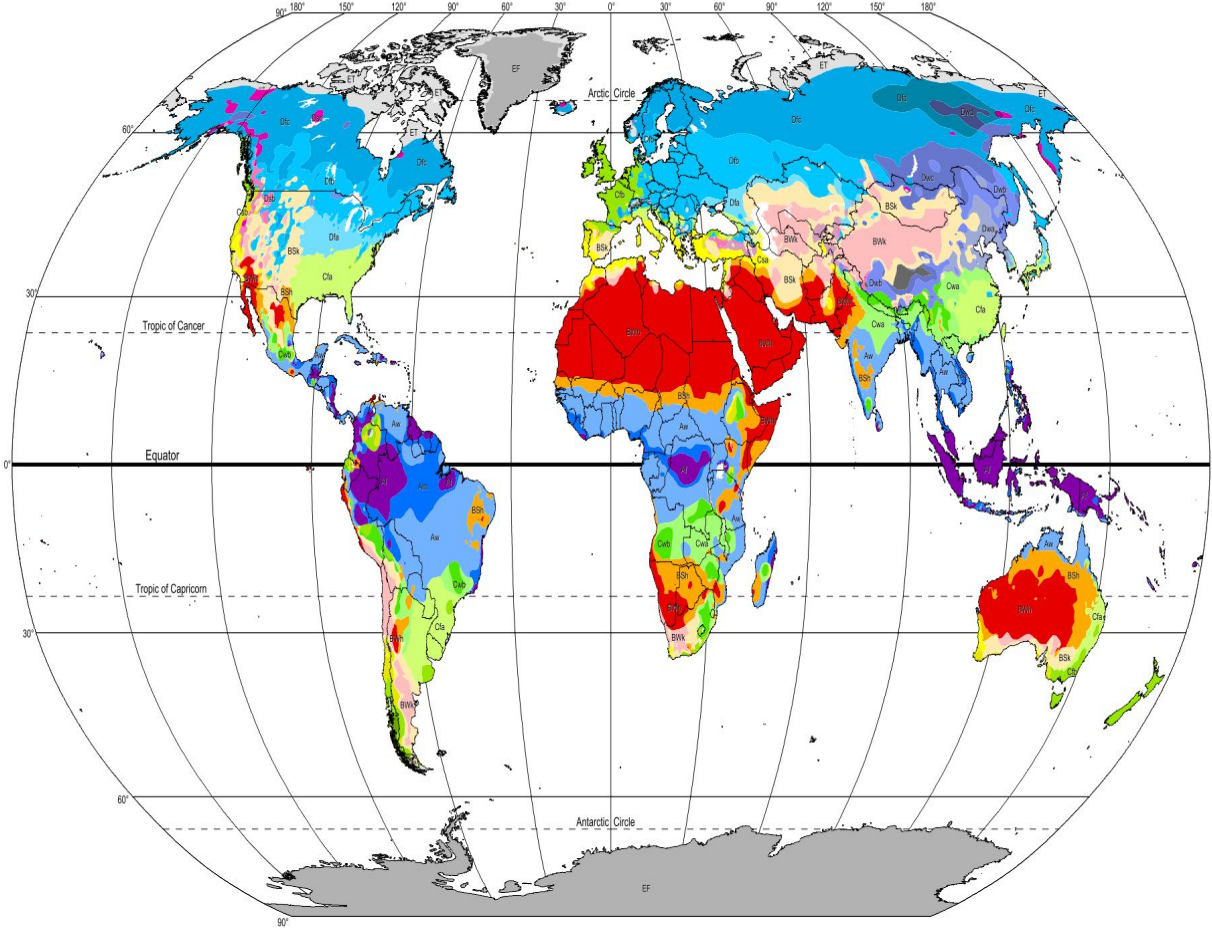

Köppen-Geiger World Climate Classification

TROPICAL	ARID	TEMPERATE			COLD				POLAR
Af	BWh	Csa	Cwa	Cfa	Dsa	Dwa	Dfa	ET	
Am	BWk	Csb	Cwb	Cfb	Dsb	Dwb	Dfb	EF	
Aw	BSh	Csc	Cwc	Cfc	Dsc	Dwc	Dfc	ETH/EFH	
	BSk				Dsd	Dwd	Dfd		